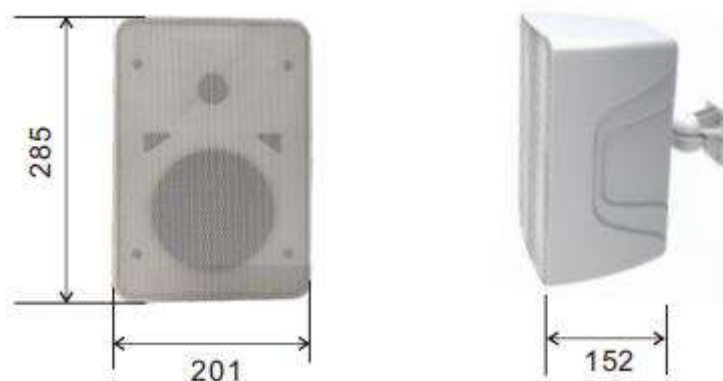

Specifications

Model	DSP640L	DSP640T	DSP640S
Rated Power	40W		
Driver Units	6.5" × 1, 1" × 1		
Power Taps	-	-	40W/20W/10W/5W/ 8Ω
Sensitivity	90dB ± 2dB		
Frequency Response (-10dB)	70-20KHz		
Coverage Angle (1kHz/-6dB)	140°		
Input	8Ω	100V	125Ω/250Ω/500Ω/1k Ω/2kΩ/8Ω
Dimension (W*H*D)	201 × 285 × 152mm		
Weight	3.02kg	3.52kg	
Color	Black/White		

Product Information